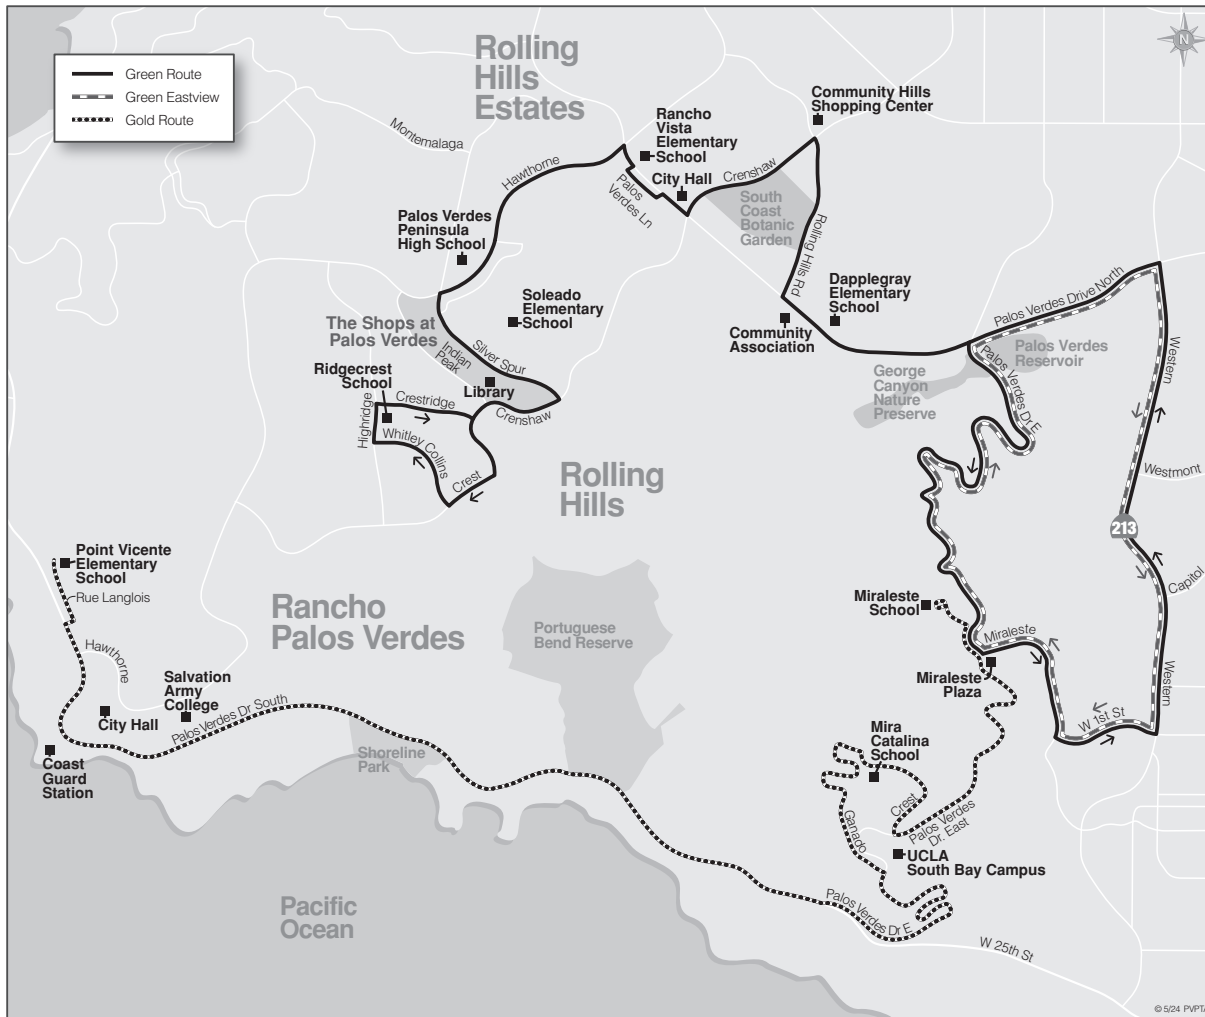

Effective Summer 2024

GOLD/ GREEN

East/West
Local Bus Service

Note: Schedule subject to change without notice.

Service is funded by the Cities of Palos Verdes Estates, Rancho Palos Verdes, Rolling Hills Estates, Los Angeles County, and METRO

HAVE YOUR FARE READY

The regular PV Transit fare is $2.50 and $1.00 for senior and disabled passengers. If you want to transfer to another PV Transit route, ask the driver for a free transfer. Transfers to Metro, Torrance and Beach Cities Transit are 25¢. PV Transit accepts Inter Agency Transfers and Metro EZ Pass (adult and senior & disabled).

TAP CARDS

PV Transit accepts TAP cards with stored cash value. You can purchase TAP cards at the PV Transit office or any Ralphs on the Peninsula. Once you have a TAP card you can load additional cash value at tapgo.net. Monthly and semester passes are available from the PV Transit office. Contact us for more information.

For more information contact PVPTA: Telephone: (310) 544-7108 Fax: (310) 544-7109

Website: www.palosverdes.com/pvtransit/

Email: pvtransit@palosverdes.com

The Palos Verdes Peninsula Transit Authority (PVPTA) operates its programs and services without regard to race, color, and national origin in accordance with Title VI of the Civil Rights Act. Any person who believes they have been aggrieved by any unlawful discriminatory practice under Title VI may file a complaint with PVPTA. For more information on PVPTA's civil rights program and the procedures to file a complaint, please contact 310-544-7108; email pvtransit@palosverdes.com or visit our administrative office at 38 Crest Road West, Rolling Hills, CA 90274. For more information about PVPTA programs and services, visit www.palosverdes.com/pvtransit. If information is needed in another language, please contact 310-544-7108.